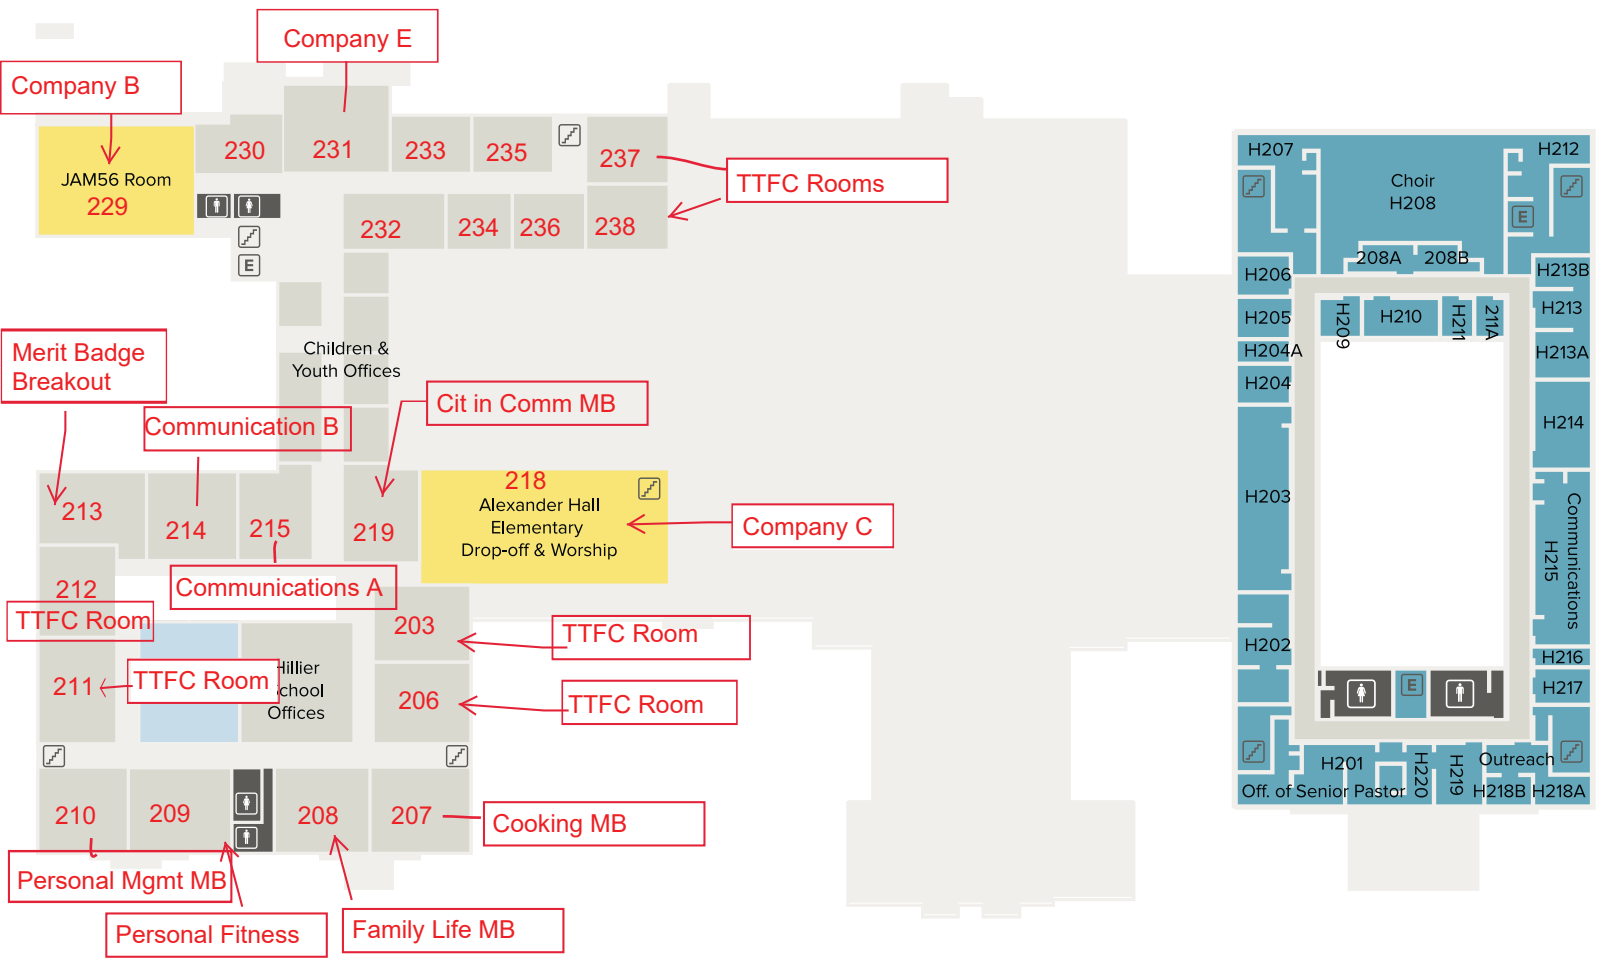

MCFARLIN BLVD.

Alexander Building

Sanctuary Building

Hunt Building

Company D

UNIVERSITY BLVD.

First Floor – Sanctuary, Elliott Hall, Children's Rooms

Bell Center