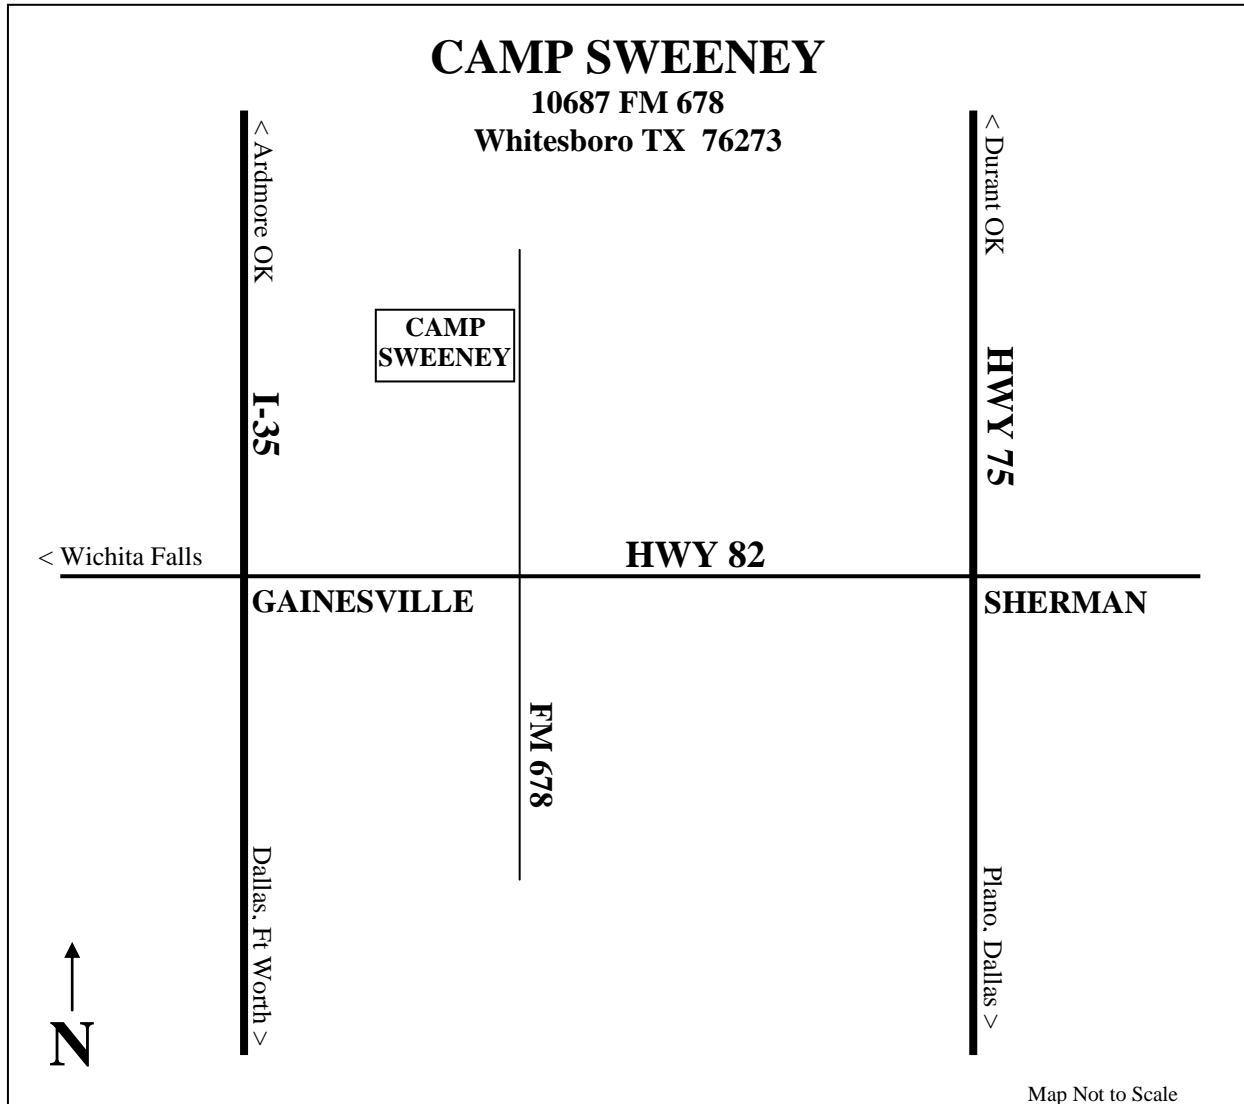

Directions

From Dallas/Fort Worth:

1. North on Interstate 35 to Gainesville TX.
2. Exit 498A US Hwy 82 East (to Sherman); travel 9 miles.
3. North onto FM 678 (bridge); turn right, then go up and over the bridge.
4. Travel 1 mile. The camp entrance is located on the left.

From Sherman/Plano:

1. North on US 75 to Sherman TX.
2. Exit 63 US Hwy 82 West (to Gainesville); travel approximately 24 miles.
3. North onto FM 678 (bridge); turn right.
4. Travel 1 mile. The camp entrance is located on the left.